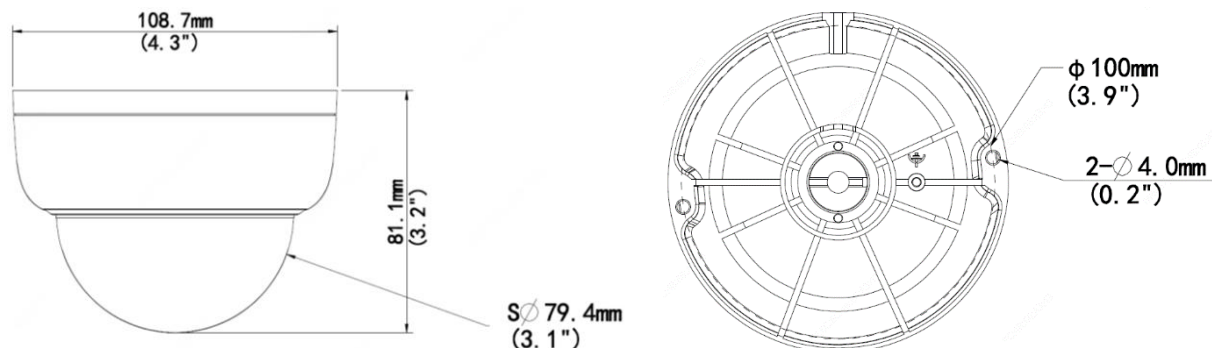

Ingress Protection	IP67
Vandal Resistant	IK10

Dimensions

www.uniview.com/uniarch

©2019 Zhejiang Uniview Technologies Co., Ltd. All rights reserved.

*Product specifications and availability are subject to change without notice.