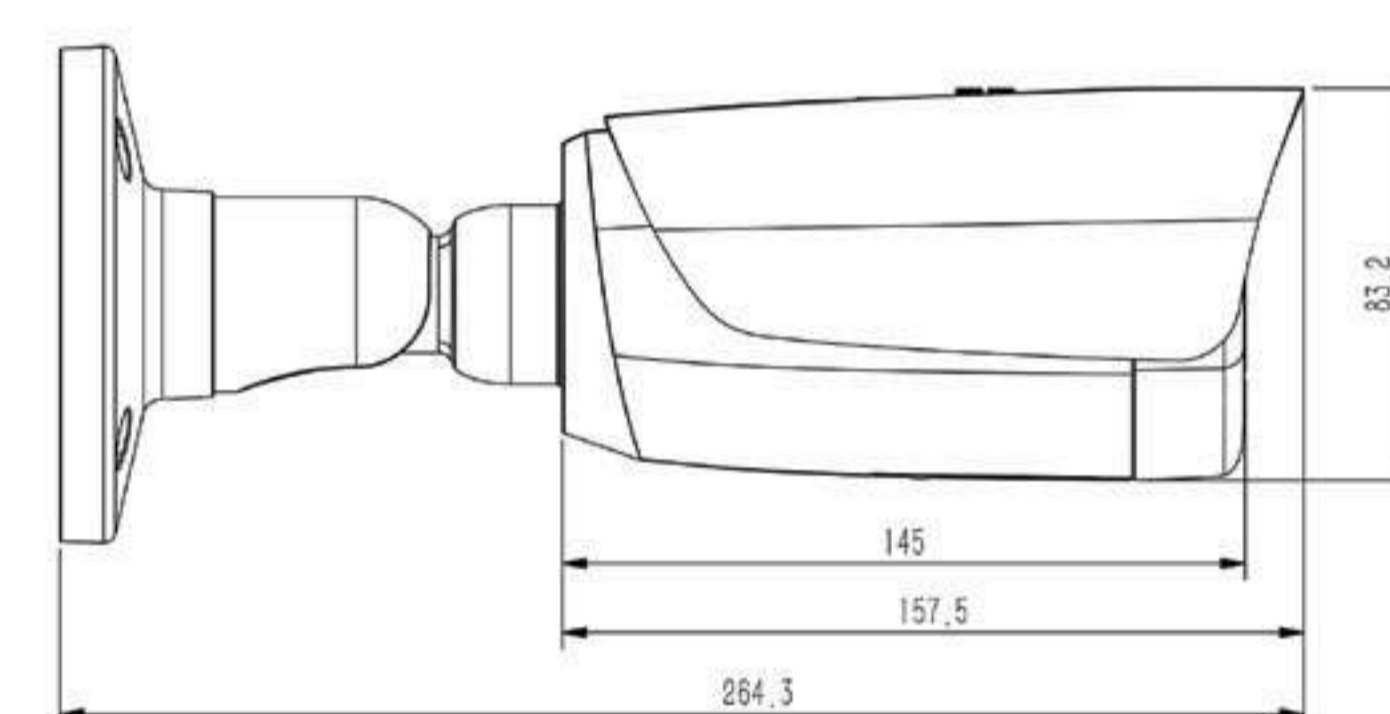

STARLIGHT MOTORIZED MicroSD Card

استارلایت (دید در شب رنگی)

وضوح تصویر 8 مگاپیکسل با 20 فریم بر ثانیه

لنز موتورایز 2.7 به 13.5

پشتیبانی از کارت حافظه 512GB با قابلیت ضبط خودکار در

شرایط بروز مشکلات ارتباطی

قابلیت VCA (پردازش تصویر)

ورودی صدا، دکمه بازیابی تنظیمات اولیه

نور مادون قرمز هوشمند با برد 80 متر

پشتیبانی از پردازش هوشمند تصویر

کنترل نور شدید در شب و پشتیبانی از WDR به میزان 120 دسی بل

مقاوم در برابر آب، گرد و غبار

بدنه فلزی