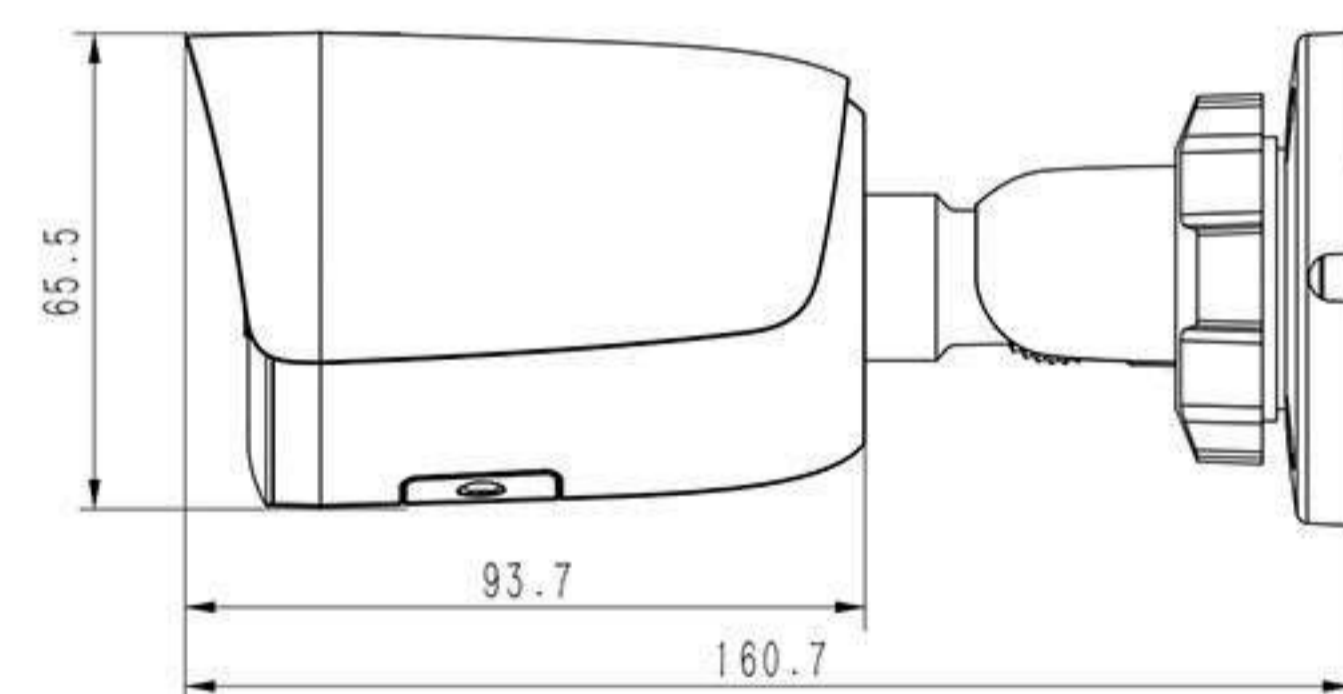

STARLIGHT MicroSD Card

استارلایت (دید در شب رنگی)
وضوح تصویر 4 مگاپیکسل با 25 فریم بر ثانیه
لنز 2.8 میلی متر با زاویه دید افقی 103.4 درجه
مه زدایی هوشمند
VCA (قابلیت تحلیل ویدئویی هوشمند)
پشتیبانی از کارت حافظه 512 گیگا بایت
کنترل نور شدید در شب و پشتیبانی از WDR به میزان 120 دسی بل
میکروفون داخلی
مقاوم در برابر آب ، گرد و غبار
بدنه ماکرولون