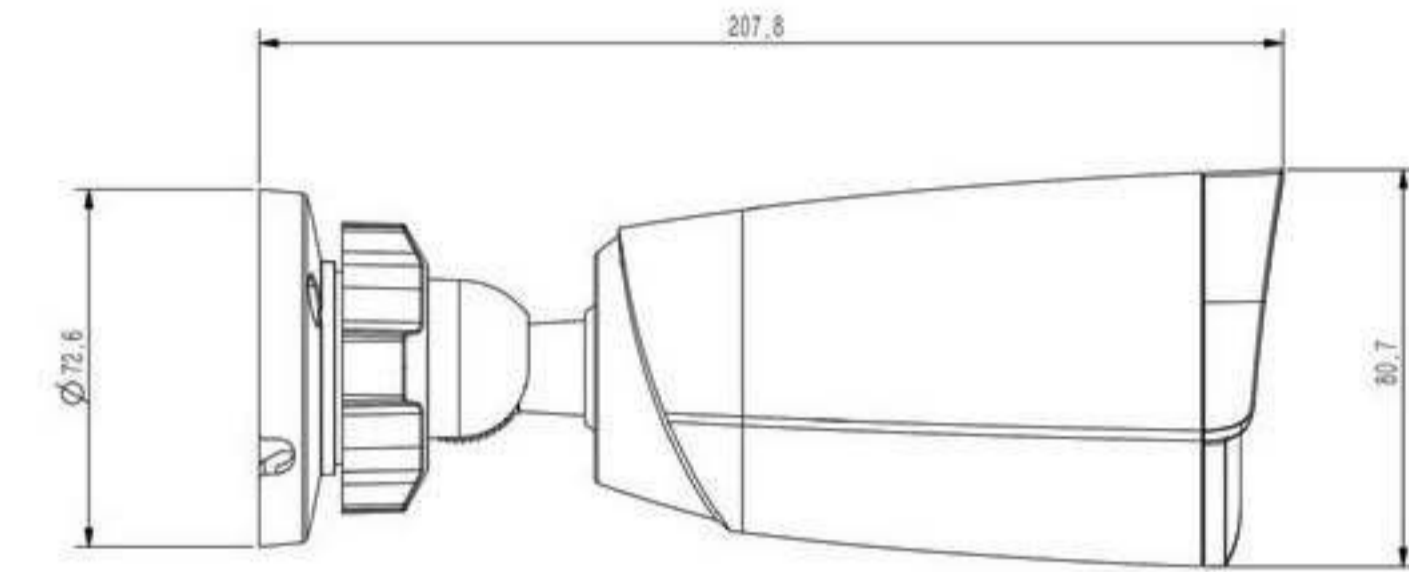

## ITR-IPSR245(SD)

2 MP IR Bullet Camera, 4.0 mm Fixed Lens
1/2.8" 2MP progressive scan CMOS
Min. illumination Color: 0.02Lux@F2.0, Field of view:83.3°
1920x1080@25fps
S+265/H.265/H.264
Digital WDR, Smart Defog, BLC, 3D DNR, HLC
VCA (Tripwire/Perimeter), Reset Button
Built-in Mic, Micro SD card slot up to 512GB
Smart IR, IR Range: 50m
IP67,Makrolon housing, PoE