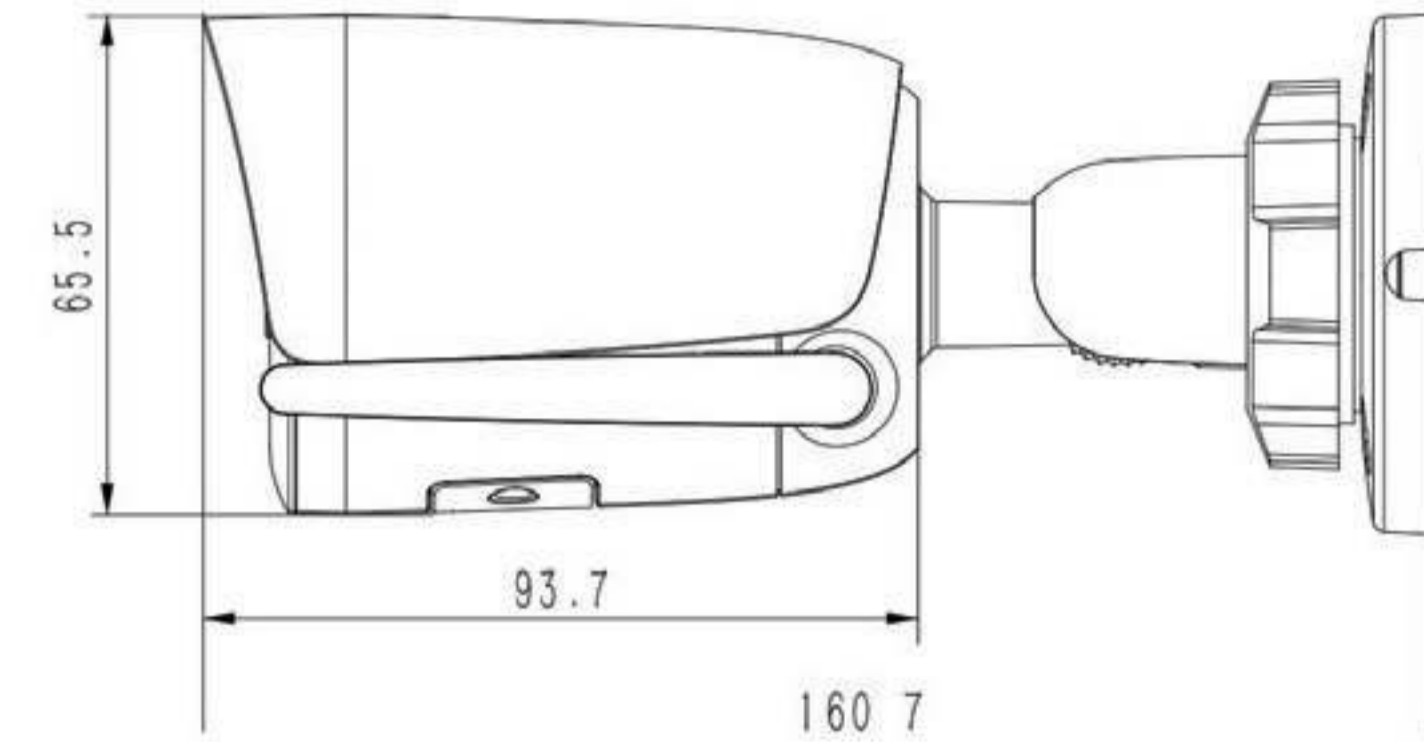

ITR-IPSR243-WIFI

2MP Fixed IR WIFI Bullet Camera
1/2.9" 2MP progressive scan CMOS
Min illumination Color : 0/02 Lux @F2.0
4.0mm Fixed Lens
Wireless Range: up to 50m
1920x1080 @25fps
S+265/H.265/H.264 Dual-Stream Encoding
Digital WDR, Privacy Mask, Smart Defog
Built-in Mic, MicroSD card slot, up to 512GB
Reset Button
Smart IR, IR Range: 50m
IP67, Makrolon housing

MicroSD Card WIFI

وضوح تصویر 2 مگاپیکسل بی سیم با 25 فریم بر ثانیه
مه زدایی هوشمند
فشرده سازی S+265
لنز 4 میلی متر با زاویه دید افقی 80.9 درجه
دارای میکروفون داخلی
نور مادون قرمز هوشمند با برد 50 متر
کنترل نور شدید در شب و پشتیبانی از WDR
مقاوم در برابر آب، گرد و غبار
بدنه ماکرولون