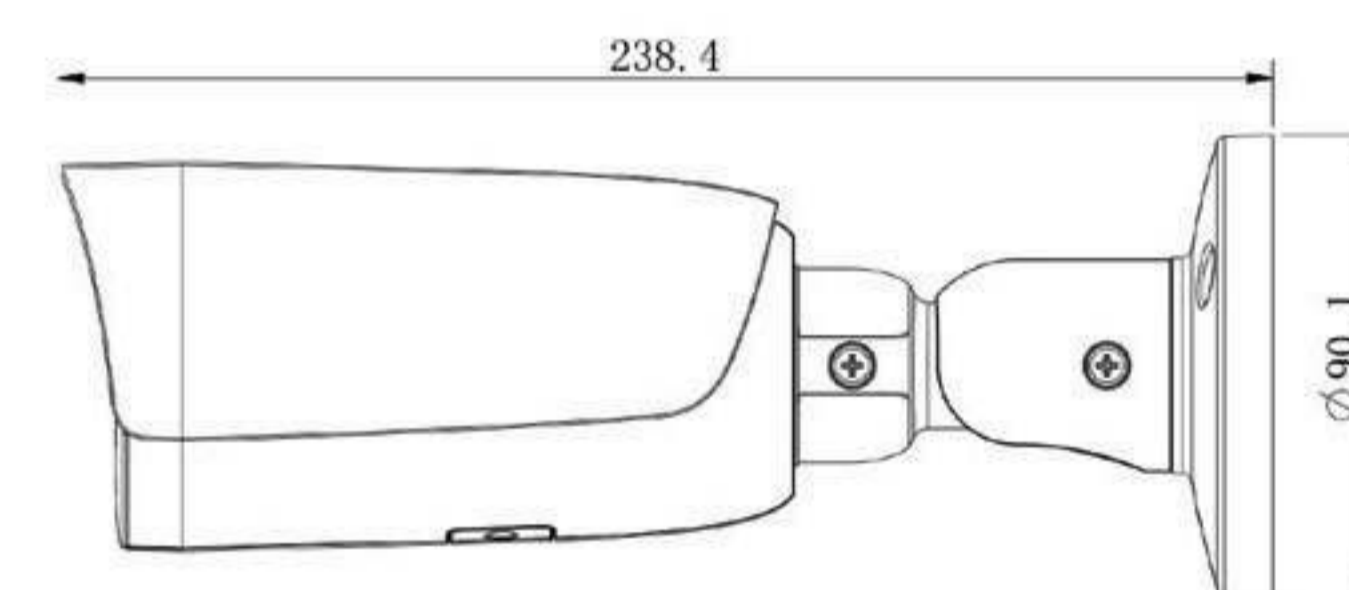

ITR-IPSR446-CM

COLOR MAKER

MicroSD Card

4 MP Color Maker Bullet Camera (Warm Light)
1/1.8" CMOS
4 mm Fixed Lens
2560x1440@25fps
S+265/H.265/H.264/ Dual-Stream Encoding
Min illumination Color : 0/0002 Lux
WDR (120dB) , Day/Night, 3DNR, HLC, BLC
VCA (Tripwire/Perimeter)
Built-in Mic, Micro SD card Slot, Up to 512GB
Reset Button
4 Warmlight 20 ~ 30m
IP67, Metal Housing, PoE

مجهز به قابلیت (Warm Light) Color Maker
وضوح تصویر 4 مگاپیکسل با 25 فریم بر ثانیه
لنز 4 میلی متر با زاویه دید افقی 90.7 درجه
مه زدایی خودکار
پشتیبانی از کارت حافظه 512 گیگابایت با قابلیت ضبط خودکار
در شرایط بروز مشکلات ارتباطی و انتقال خودکار تصاویر ضبط شده پس از رفع مشکل
میکروفون داخلی
کنترل نور شدید در شب و پشتیبانی از WDR
مقاوم در برابر آب، گرد و غبار
بدنه فلزی