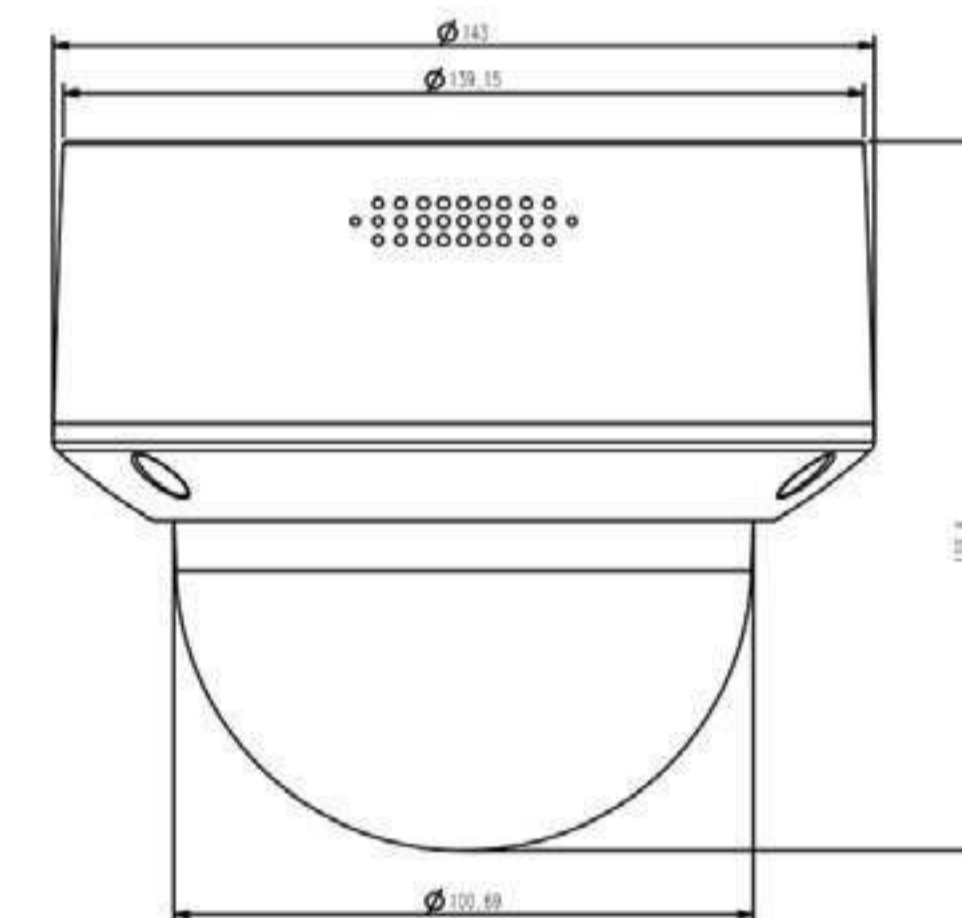

## ITR-IPSD555-MWL

5MP Starlight Motorized Vandal Proof Camera
1/2.8" 5 Megapixel Progressive CMOS
Min. Illumination Color: 0.002 Lux@F1.6
2.8~12mm Motorized Lens, Field of View: 100.4°~26.8°
2592*1944@20fps
S+265/H.265/H.264 dual-stream encoding
WDR(120dB), Day/Night, BLC, 3D DNR, HLC
VCA (Tripwire, Perimeter), Reset Button
Built-in Mic, Micro SD card slot up to 512GB
IR Range: 30m
IP67, Metal Housing, PoE, IK10