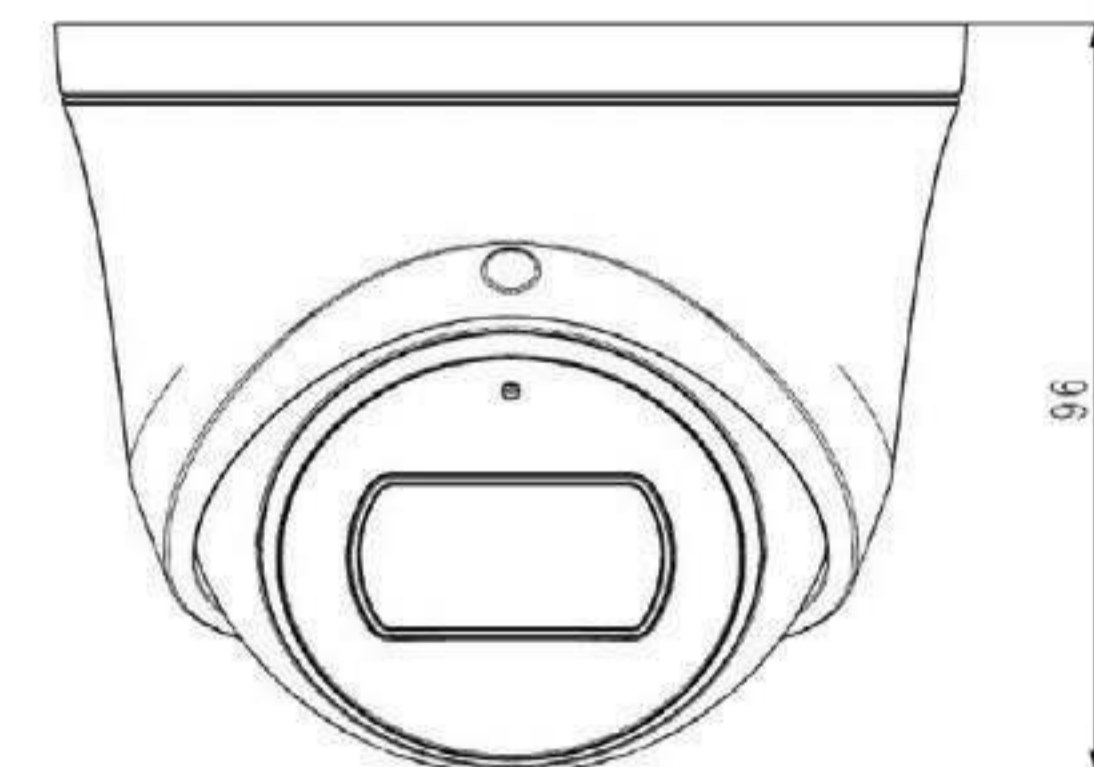

ITR-IPSD457H

WARM LIGHT

MicroSD Card

4MP WARM LIGHT Turret Camera
1/2.8" 4 Megapixel Progressive CMOS
Min. illumination Color: 0.0008Lux@F1.0
2.8 mm Fixed Lens
Field of View: 93.8°
2592x1520@25fps
S+265/H.265/H.264
WDR(120dB), BLC, 3D DNR, HLC, Smart Defog
VCA (Tripwire/Perimeter)
Built-in Mic, Micro SD card slot up to 512GB
Reset Button
2 Warm lights
IP67, Makrolon Housing, PoE

وارم لایت (دید در شب رنگی)
وضوح تصویر 4 مگاپیکسل
مه زدایی هوشمند
فشرده سازی S+265
لنز 2.8 میلی متر با زاویه دید افقی 93.8 درجه
میکروفن داخلی
پشتیبانی از کارت حافظه تا 512 گیگابایت
کنترل نور شدید در شب و پشتیبانی از WDR به میزان 120db
VCA (قابلیت تحلیل ویدئویی هوشمند)
مقاوم در برابر آب، گرد و غبار
بدنه ماکرولون