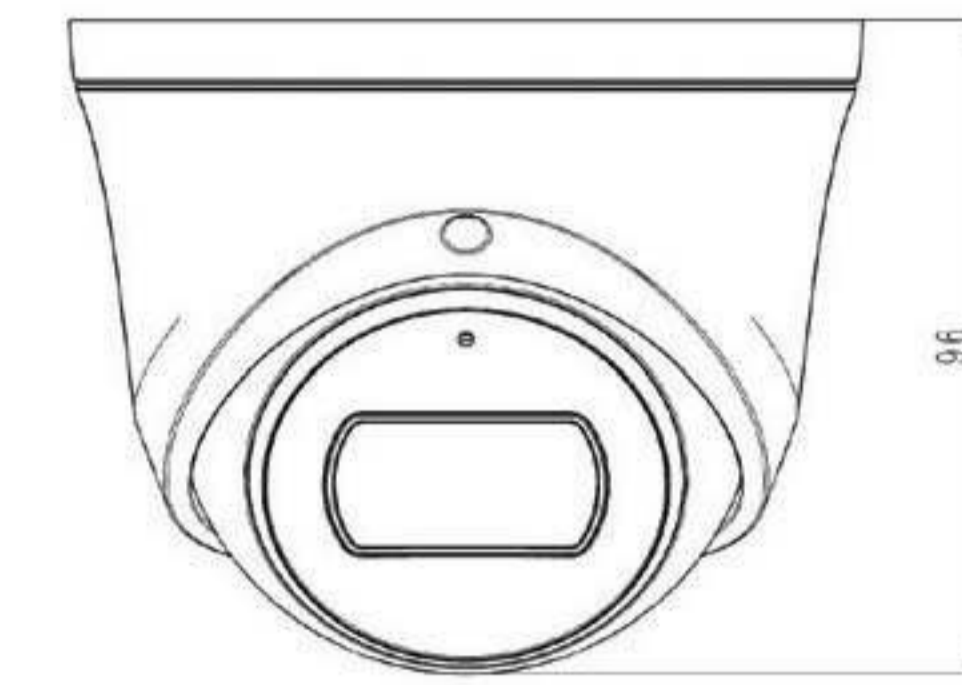

ITR-IPSD456-L

STARLIGHT

MicroSD Card

4 MP Starlight IR Turret Camera
1/2.8" CMOS
2.8 mm Fixed Lens
25fps@4M (2592*1520)
S+265/H.265/H.264/M-JPEG Dual-Stream Encoding
WDR 120 dB , Day/Night(ICR), 3DNR, HLC, BLC
Smart Defog
VCA (Tripwire and Perimeter)
Built-in Mic, MicroSD card Slot, Up to 512GB, ANR
Reset Button
Smart IR, IR Range : 30m
IP67, Metal Housing, PoE

استارلایت (دید در شب رنگی)
وضوح تصویر 4 مگاپیکسل با 25 فریم بر ثانیه
لنز 2.8 میلی متر با زاویه دید افقی 94 درجه
مه زدایی خودکار
نور مادون قرمز با برد 30 متر
پشتیبانی از کارت حافظه 512 گیگابایت با قابلیت ضبط خودکار
در شرایط بروز مشکلات ارتباطی و انتقال خودکار تصاویر ضبط شده پس از رفع مشکل
میکروفون داخلی
کنترل نور شدید در شب و پشتیبانی از WDR
مقاوم در برابر رطوبت ، گرد و غبار
بدنه فلزی