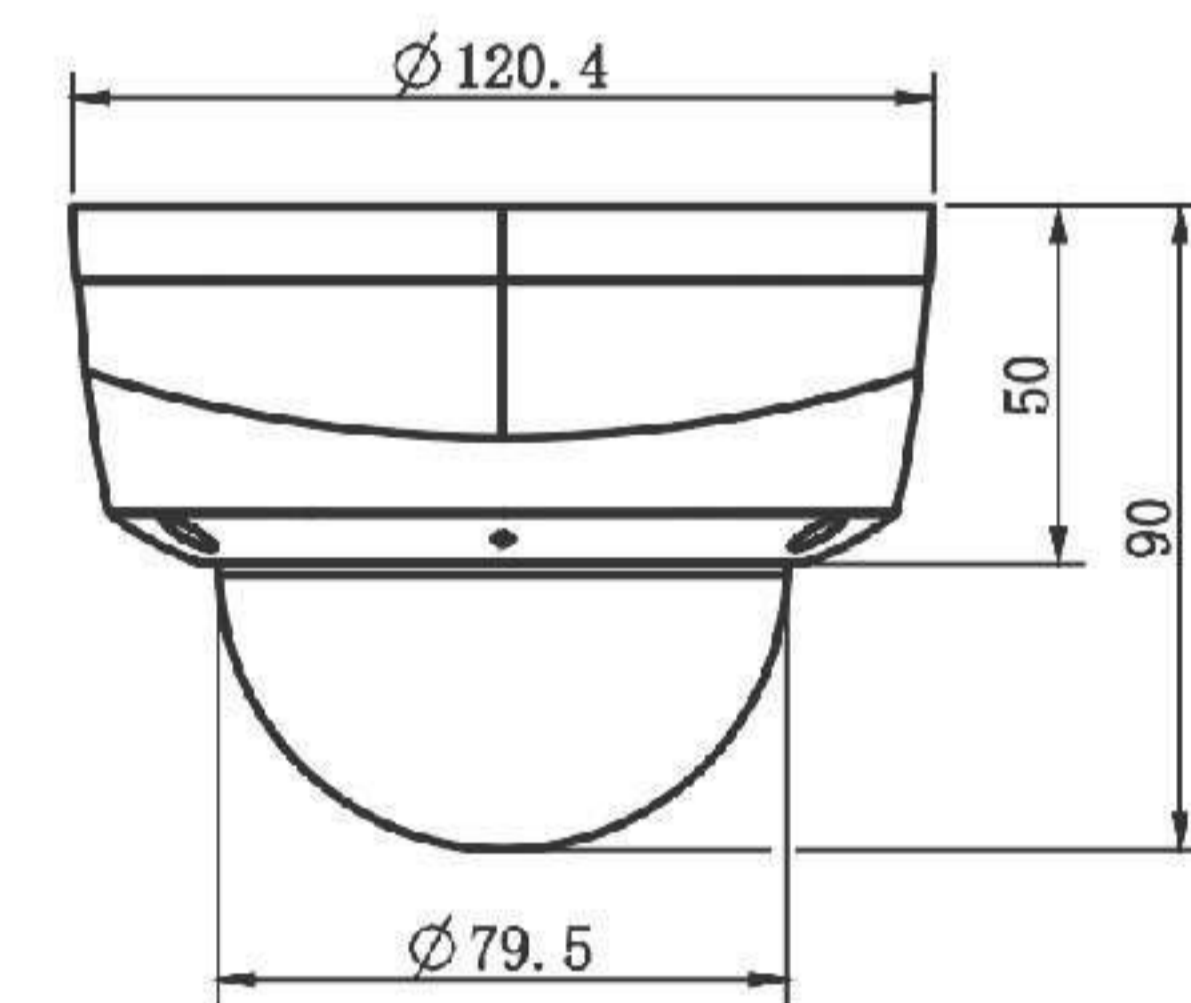

ITR-IPSD247-WIFI

2 MP Fixed IR WIFI Dome Camera
1/2.9" 2MP progressive scan CMOS
Min. illumination Color: 0.02Lux@F2.0
2.8mm Fixed Lens
Field of View: 96.6°
1920x1080@25fps
S+265/H.265/H.264
Digital WDR, Smart Defog, BLC, 3D DNR, HLC
Built-in Mic, Micro SD card slot up to 512GB, ANR
Reset Button
Smart IR, IR Range: 30m
IP67,IK10,Makrolon housing, PoE

MicroSD Card WIFI

وضوح تصویر 2 مگاپیکسل بی سیم با 25 فریم بر ثانیه
لنز 2.8 میلی متر با زاویه دید افقی 96.6 درجه
مناسب برای تصویر برداری کلی از محیط
مه زدایی هوشمند
فشرده سازی S+265
پشتیبانی از کارت حافظه تا 512 گیگابایت
نور مادون قرمز هوشمند با برد 30 متر
کنترل نور شدید در شب و پشتیبانی از D WDR
مقاوم در برابر رطوبت، گرد و غبار و ضربه
بدنه ماکرولون