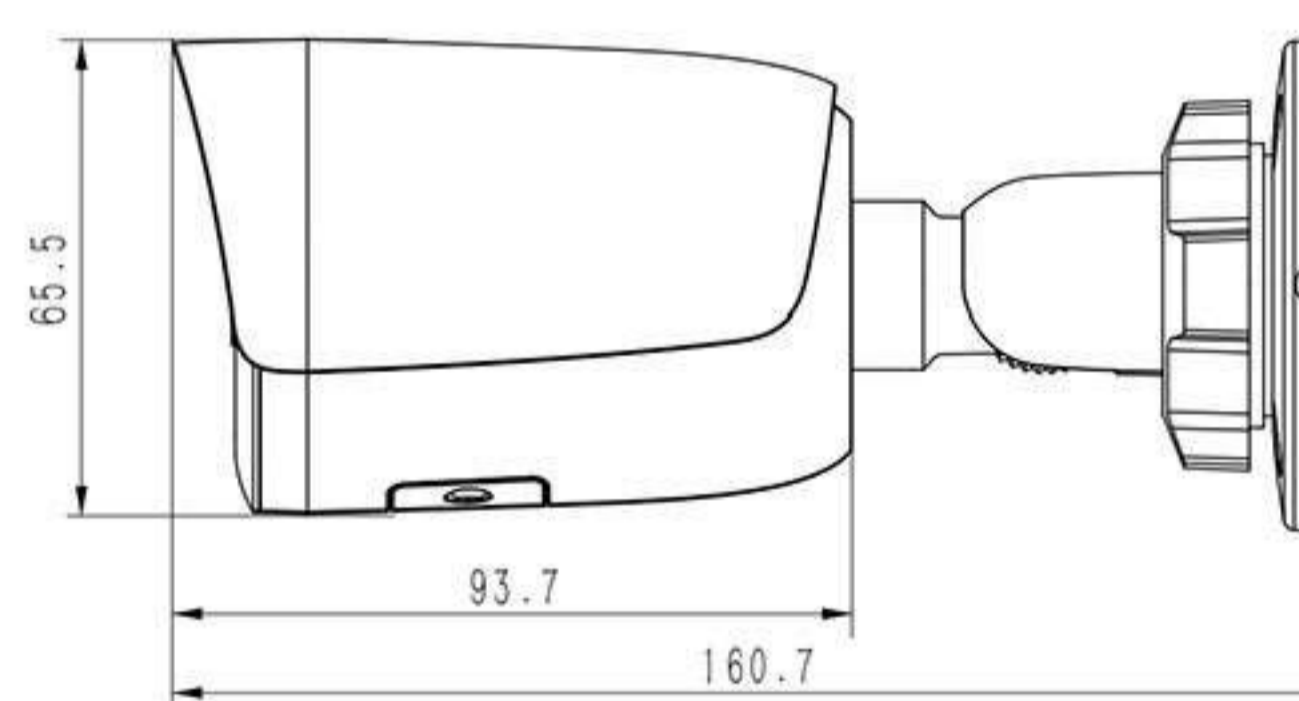

STARLIGHT MOTORIZED MicroSD Card

استارلایت (دید در شب رنگی)
وضوح تصویر 5 مگاپیکسل با 20 فریم بر ثانیه
لنز موتورایز 2.8 به 12 با زاویه دید افقی 26.8 درجه تا 100.4 درجه
مه زدایی خودکار
پشتیبانی از کارت حافظه 512 گیگا بایت با قابلیت ضبط خودکار
در شرایط بروز مشکلات ارتباطی و انتقال خودکار تصاویر
ضبط شده پس از رفع مشکل
VCA (قابلیت تحلیل ویدئویی هوشمند)
دکمه بازیابی تنظیمات اولیه
کنترل نور شدید در شب و پشتیبانی از WDR به میزان 120 دسی بل
میکروفون داخلی
بدنه فلزی و ضد ضربه، مقاوم در برابر آب، گرد و غبار