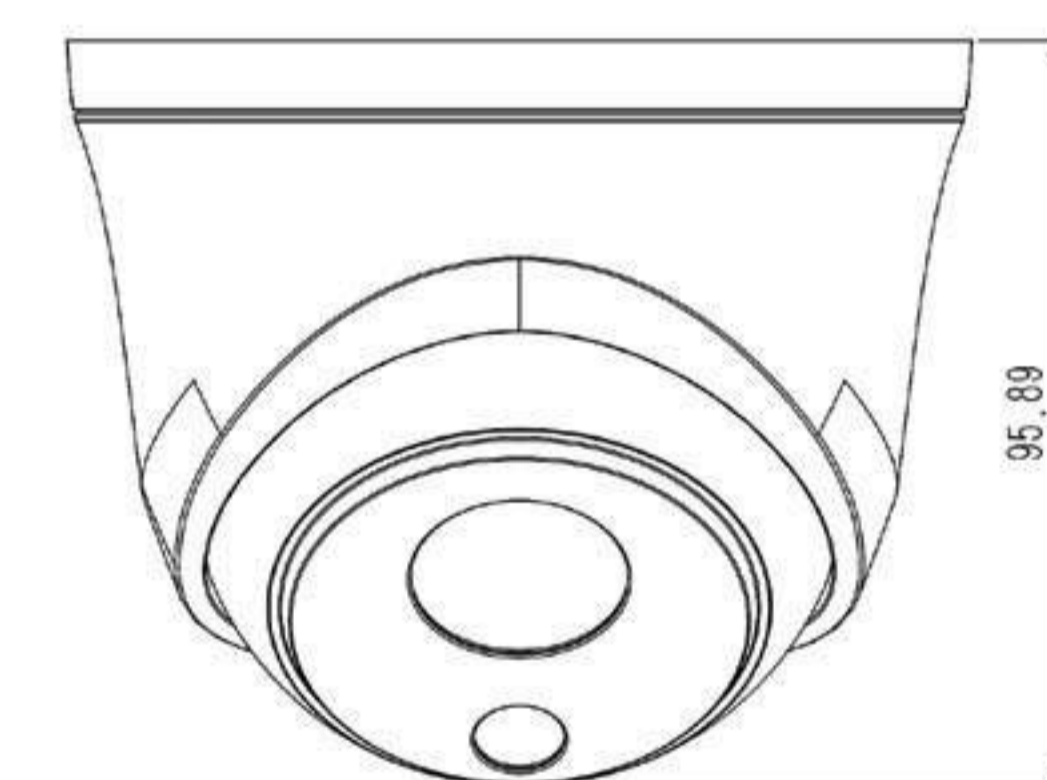

ITR-IPSD245(SD)

2 MP IR Turret Camera
1/2.8" 2MP progressive scan CMOS
Min. illumination Color: 0.02Lux@F2.0
2/8 mm Fixed Lens, Field of View: 99.7°
1920x1080@25fps
S+265/H.265/H.264
Digital WDR, Smart Defog, BLC, 3D DNR, HLC
VCA (Tripwire/Perimeter), Reset Button
Built-in Mic, Micro SD card slot up to 512GB
Smart IR, IR Range: 30m
IP66,Makrolon housing, PoE

MicroSD Card

وضوح تصویر 2 مگاپیکسل با 25 فریم بر ثانیه
مه زدایی هوشمند
فشرده سازی S + 265
لنز 2.8 میلی متر با زاویه دید افقی 99.7 درجه
میکروفن داخلی
پشتیبانی از کارت حافظه تا 512 گیگابایت
نور مادون قرمز هوشمند با برد 30 متر
VCA (قابلیت تحلیل ویدئویی هوشمند)
کنترل نور شدید در شب و پشتیبانی از DWDR
مقاوم در برابر آب، گرد و غبار
بدنه ماکرولون