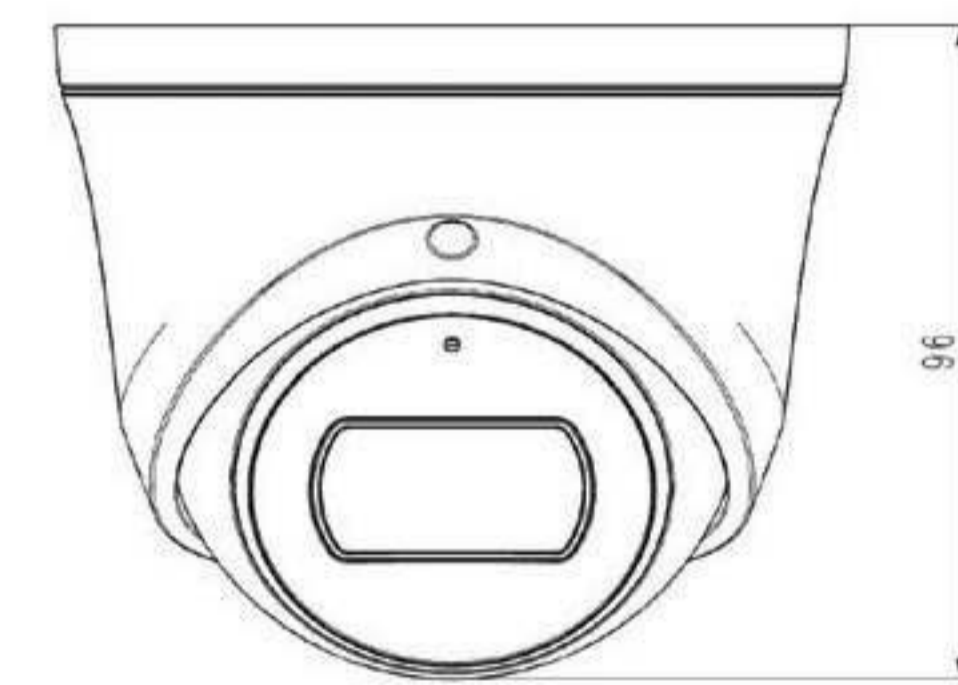

## ITR-IPSD554-MWL

STARLIGHT MOTORIZED MicroSD Card

5MP Starlight Motorized Turret Camera
1/2.8" CMOS/ 2.8~12mm Motorized Lens
2592x1944@20fps
Horizontal field of view: 100.4°~26.8°
Min illumination Color: 0.002Lux@F1.6
Smart Defog
S+265/H.265/H.264 dual-stream encoding
WDR(120dB), Day/Night, BLC, 3D DNR, HLC
VCA (Tripwire/Perimeter) Privacy Mask
Built-in Mic, MicroSDcard slot, Up to 512GB, Reset Button
IR Range: 30m
IP67, Metal Housing, PoE