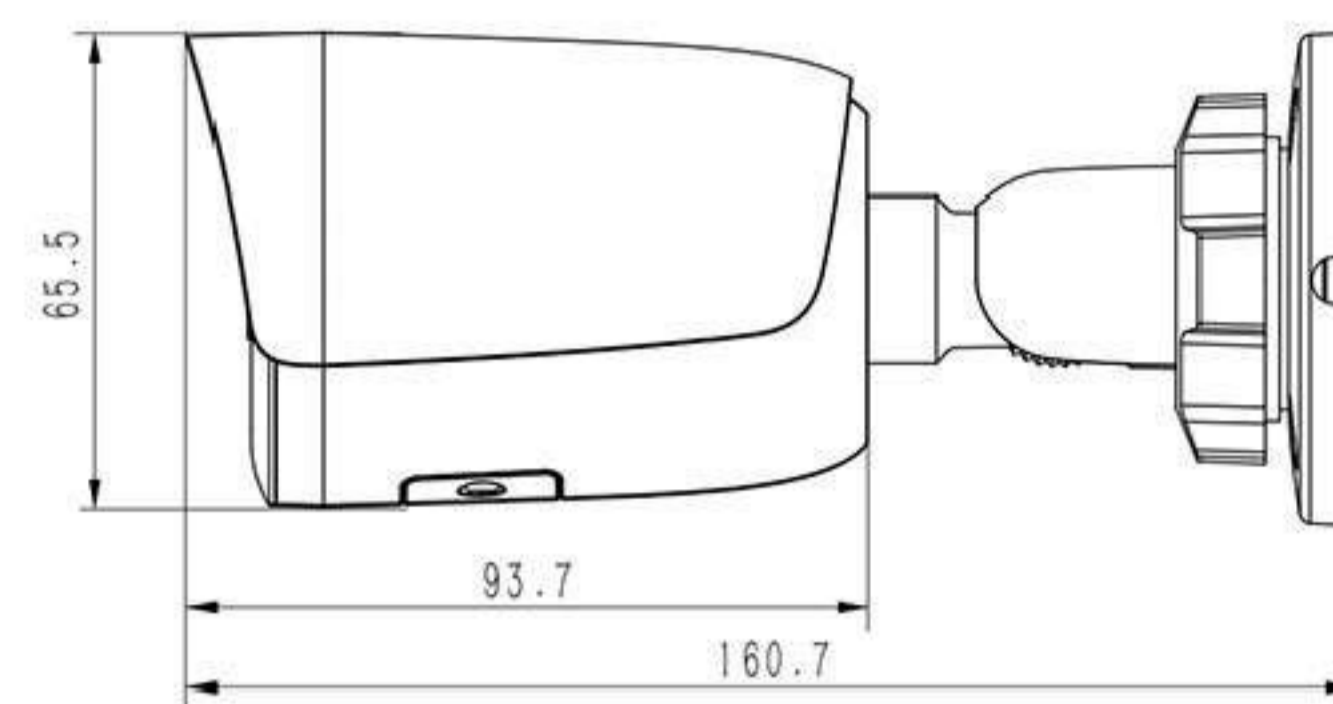

ITR-IPSR444H

WARM LIGHT MicroSD Card

4 MP WARM LIGHT Bullet Camera

1/2.8" 4 Megapixel Progressive CMOS

Min. illumination Color: 0.0008Lux@F1.0

4 mm Fixed Lens, Field of view:78°

2592x1520@25fps

S+265/H.265/H.264

WDR 120dB, Smart Defog, BLC, 3D DNR, HLC

VCA (Tripwire/Perimeter), Reset Button

Built-in Mic, Micro SD card slot up to 512GB

2 Warm lights

IP67, METAL Housing, PoE

وارم لایت (دید در شب رنگی)

وضوح تصویر 4 مگاپیکسل با 25 فریم بر ثانیه

مه زدایی هوشمند

فشرده سازی S + 265

VCA (قابلیت تحلیل ویدئویی هوشمند)

لنز 4 میلی متر با زاویه دید افقی 78 درجه

میکروفن داخلی

پشتیبانی از کارت حافظه تا 512 گیگابایت

کنترل نور شدید در شب و پشتیبانی از WDR به میزان 120db

مقاوم در برابر آب، گرد و غبار

بدنه فلزی