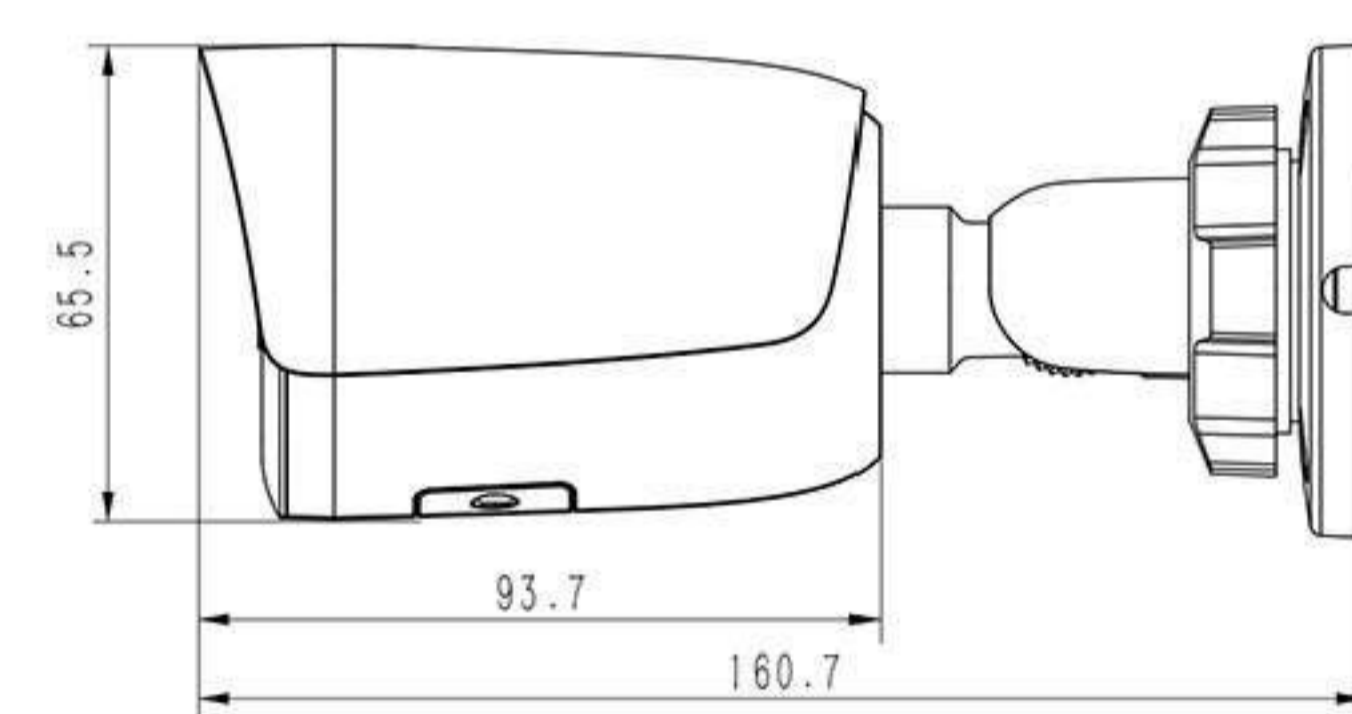

ITR-IPSR343

MicroSD Card

3MP IR Bullet Camera
1/2.7" 2MP Progressive CMOS
4.0mm Fixed Lens
2304x1296 @ 20fps
S+265/H.265/H.264/M-JPEG Dual-Stream Encoding
VCA (Tripwire/Perimeter)
Minimum illumination Color: 0/02 Lux @ F2.0
Built-in Mic, MicroSD card slot, up to 512GB
DWDR
Max IR LEDs Length 50m, Smart IR
IP67, Makrolon housing, PoE

وضوح تصویر 3 مگاپیکسل با 20 فریم بر ثانیه
مه زدایی هوشمند
فشرده سازی S+265
لنز 4.0 میلی متر با زاویه دید افقی 85 درجه
نور مادون قرمز هوشمند با برد 50 متر
میکروفن داخلی
پشتیبانی از کارت حافظه تا 512 گیگابایت
نور مادون قرمز هوشمند با برد 50 متر
کنترل نور شدید در شب و پشتیبانی از DWDR
مقاوم در برابر آب، گرد و غبار
بدنه ماکرولون