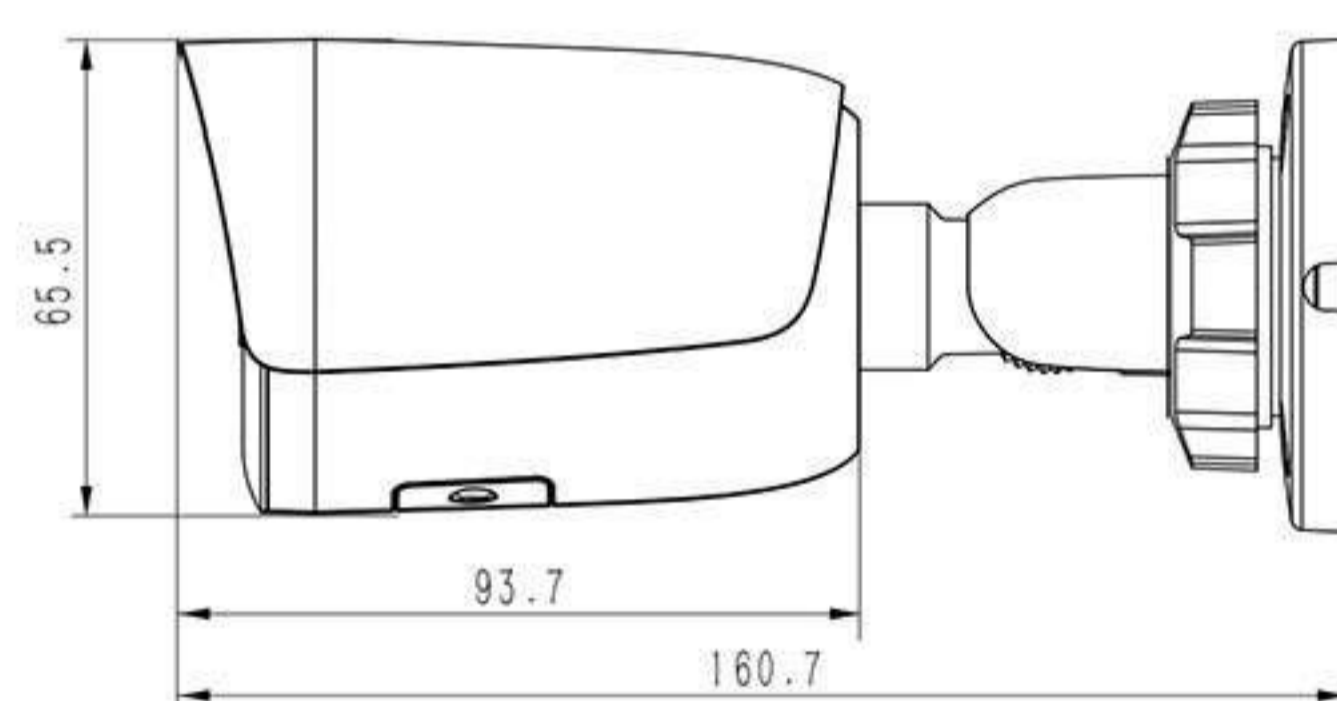

ITR-IPSR246-SL (4mm)

STARLIGHT

2 MP Super Starlight IR Bullet Camera
1/2.8" 2 Megapixel Progressive CMOS
4mm Fixed Lens
1920x1080@25fps
S+265/H.265/H.264
Min. illumination Color: 0.0008Lux@F1.6
Built-in Mic, Micro SD card up to 512GB
DWDR, Smart Defog, Reset Button
VCA (Tripwire/Perimeter), privacy mask
Max IR LEDs Length 50m, Smart IR
IP67, Metal Housing, PoE

سوپر استارلایت (دید در شب رنگی)

وضوح تصویر 2 مگاپیکسل

لنز 4 میلی متر با زاویه دید افقی 87.6 درجه

مه زدایی خودکار

میکروفن داخلی

پشتیبانی از کارت حافظه تا 512 گیگابایت

فشرده سازی S + 265

نور مادون قرمز هوشمند با برد 50 متر

کنترل نور شدید در شب و پشتیبانی از DWDR

مقاوم در برابر آب، گرد و غبار

بدنه فلزی