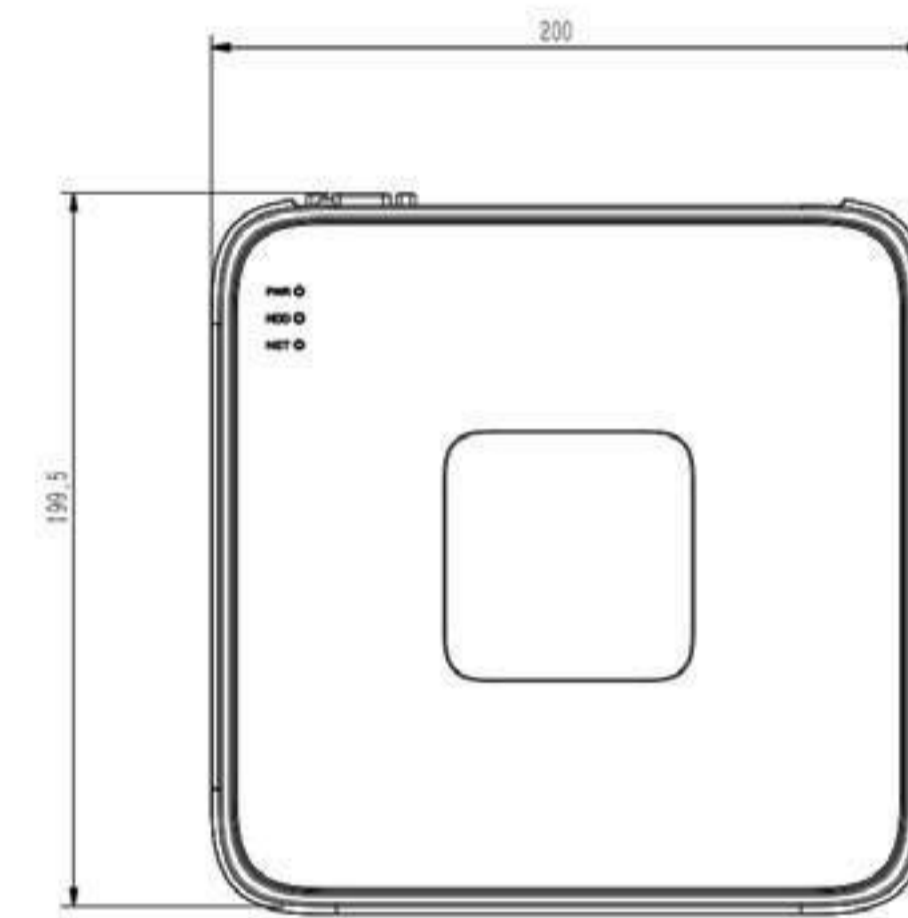

## ITR-NVS5105E

5-ch IP Camera input -1 HDD 1 U NVR
S+265/H.265/H.264 Codec Decoding
Max 50 / 40 Mbps Incoming/outgoing Bandwidth
Up to 6MP Resolution Recording Resolution
HDMI & VGA Simultaneous Video Output
HDMI Video output up to 4K (3840x2160)
Support 1 x SATA HDD up to 8 TB
2x USB Ports
1 x RJ 45 self adaptive 10/100 Mbps Network interface
P2P, ONVIF Support