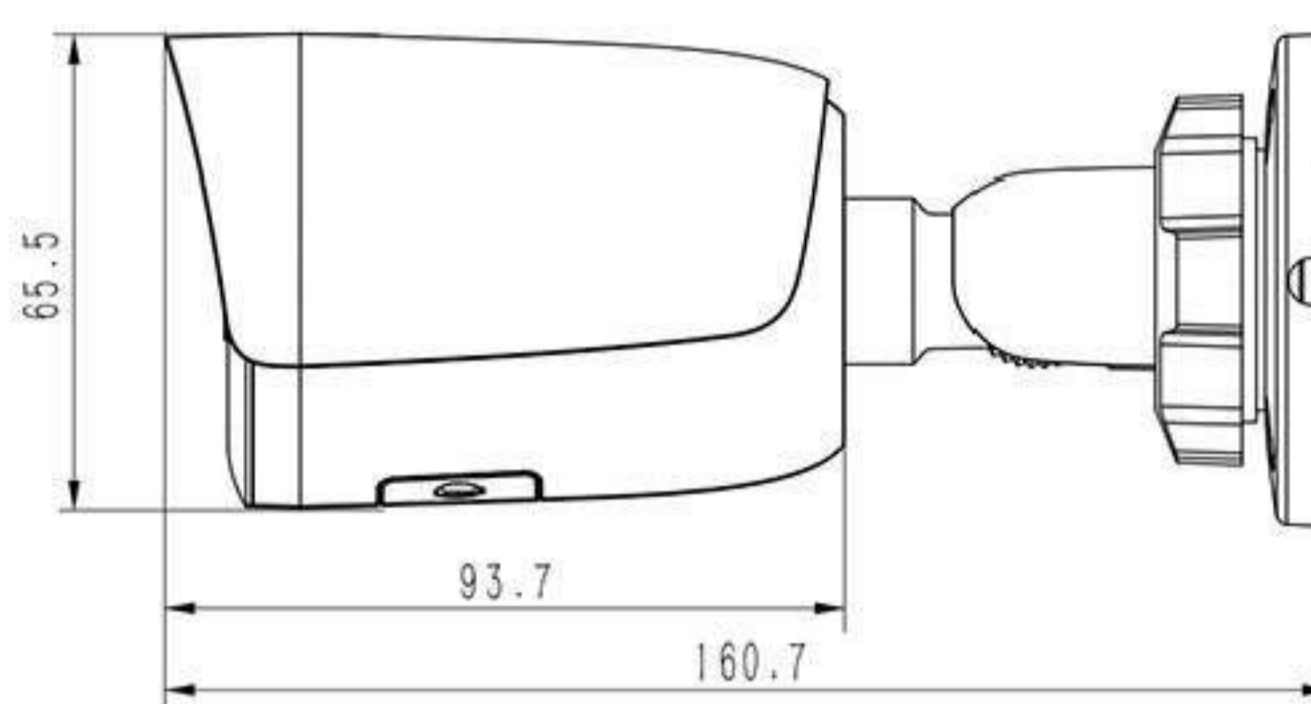

WDR(120dB), BLC, 3D DNR, HLC, Smart Defog

VCA (Tripwire/Perimeter)

Built-in Mic, Micro SD card slot up to 512GB

Reset Button, ANR

Smart IR, IR Range: 50m

IP67, Metal Housing, PoE