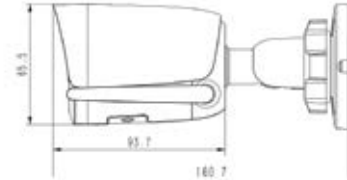

ITR-IPSR243-WIFI

MicroSD Card **WIFI**

2MP Fixed IR WIFI Bullet Camera
1/2.9" 2MP progressive scan CMOS
Min illumination Color : 0/02 Lux @F2.0
4.0mm Fixed Lens
Wireless Range: up to 50m
1920x1080 @25fps
S+265/H.265/H.264 Dual-Stream Encoding
Digital WDR, Privacy Mask, Smart Defog
Built-in Mic, MicroSD card slot, up to 512GB
Reset Button
Smart IR, IR Range: 50m
IP67, Makrolon housing

وضوح تصویر 2 مگاپیکسل بی سیم با 25 فریم بر ثانیه
مه زدایی هوشمند
فشرده سازی S+265
لنز 4 میلی متر با زاویه دید افقی 80.9 درجه
دارای میکروفون داخلی
نور مادون قرمز هوشمند با برد 50 متر
کنترل نور شدید در شب و پشتیبانی از WDR
مقاوم در برابر آب، گرد و غبار
بدنه ماکرولون