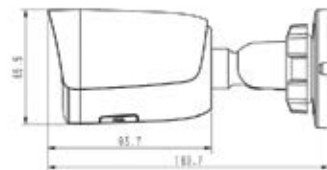

ITR-IPSR246-SL (4mm) **STARLIGHT**

2 MP Super Starlight IR Bullet Camera
1/2.8" 2 Megapixel Progressive CMOS
4mm Fixed Lens
1920x1080@25fps
S+265/H.265/H.264
Min. illumination Color: 0.0008Lux@F1.6
Built-in Mic, Micro SD card up to 512GB
DWDR, Smart Defog, Reset Button
VCA (Tripwire/Perimeter), privacy mask
Max IR LEDs Length 50m, Smart IR
IP67, Metal Housing, PoE

سوپر استارلایت (دید در شب رنگی)
وضوح تصویر 2 مگاپیکسل
لنز 4 میلی متر با زاویه دید افقی 87.6 درجه
مه زدایی خودکار
میکروفن داخلی
پشتیبانی از کارت حافظه تا 512 گیگابایت
فشرده سازی S + 265
نور مادون قرمز هوشمند با برد 50 متر
کنترل نور شدید در شب و پشتیبانی از DWDR
مقاوم در برابر آب، گرد و غبار
بدنه فلزی