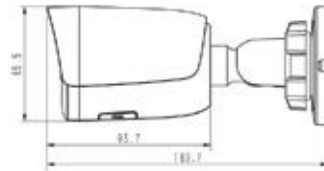

ITR-IPSR444H

WARM LIGHT

MicroSD Card

4 MP WARM LIGHT Bullet Camera
1/2.8" 4 Megapixel Progressive CMOS
Min. illumination Color: 0.0008Lux@F1.0
4 mm Fixed Lens, Field of view:78°
2592x1520@25fps
S+265/H.265/H.264
WDR 120dB, Smart Defog, BLC, 3D DNR, HLC
VCA (Tripwire/Perimeter), Reset Button
Built-in Mic, Micro SD card slot up to 512GB
2 Warm lights
IP67, METAL Housing, PoE

وارم لایت (دید در شب رنگی)
وضوح تصویر 4 مگاپیکسل با 25 فریم بر ثانیه
مه زدایی هوشمند
فشرده سازی S + 265
VCA (قابلیت تحلیل ویدئویی هوشمند)
لنز 4 میلی متر با زاویه دید افقی 78 درجه
میکروفن داخلی
پشتیبانی از کارت حافظه تا 512 گیگابایت
کنترل نور شدید در شب و پشتیبانی از WDR به میزان 120db
مقاوم در برابر آب، گرد و غبار
بدنه فلزی