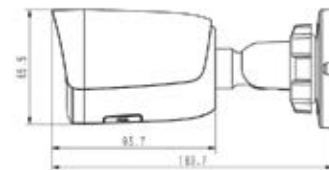

ITR-IPSR343

MicroSD Card

3MP IR Bullet Camera
1/2.7" 2MP Progressive CMOS
4.0mm Fixed Lens
2304x1296 @ 20fps
S+265/H.265/H.264/M-JPEG Dual-Stream Encoding
VCA (Tripwire/Perimeter)
Minimum illumination Color: 0/02 Lux @ F2.0
Built-in Mic, MicroSD card slot, up to 512GB
DWDR
Max IR LEDs Length 50m, Smart IR
IP67, Makrolon housing, PoE

وضوح تصویر 3 مگاپیکسل با 20 فریم بر ثانیه
مه زدایی هوشمند
فشرده سازی S+265
لنز 4.0 میلی متر با زاویه دید افقی 85 درجه
نور مادون قرمز هوشمند با برد 50 متر
میکروفن داخلی
پشتیبانی از کارت حافظه تا 512 گیگابایت
نور مادون قرمز هوشمند با برد 50 متر
کنترل نور شدید در شب و پشتیبانی از DWDR
مقاوم در برابر آب، گرد و غبار
بدنه ماکرولون