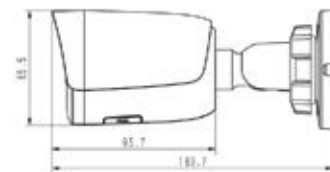

ITR-IPSD555-MWL

STARLIGHT **MOTORIZED** **MicroSD Card**

5MP Starlight Motorized Vandal Proof Camera
1/2.8" 5 Megapixel Progressive CMOS
Min. Illumination Color: 0.002 Lux@F1.6
2.8~12mm Motorized Lens, Field of View: 100.4°~26.8°
2592*1944@20fps
S+265/H.265/H.264 dual-stream encoding
WDR(120dB), Day/Night, BLC, 3D DNR, HLC
VCA (Tripwire, Perimeter), Reset Button
Built-in Mic, Micro SD card slot up to 512GB
IR Range: 30m
IP67, Metal Housing, PoE, IK10

استارلایت (دید در شب رنگی)
وضوح تصویر 5 مگاپیکسل با 20 فریم بر ثانیه
لنز موتورایز 2.8 به 12 با زاویه دید افقی 26.8 درجه تا 100.4 درجه
مه زدایی خودکار
پشتیبانی از کارت حافظه 512 گیگا بایت با قابلیت ضبط خودکار
در شرایط بروز مشکلات ارتباطی و انتقال خودکار تصاویر
ضبط شده پس از رفع مشکل
VCA (قابلیت تحلیل ویدئویی هوشمند)
دکمه بازبازی تنظیمات اولیه
کنترل نور شدید در شب و پشتیبانی از WDR به میزان 120 دسی بل
میکروفن داخلی
بدنه فلزی و ضد ضربه. مقاوم در برابر آب، گرد و غبار