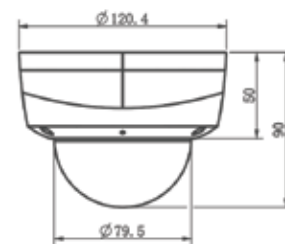

ITR-IPSD247-WIFI

MicroSD Card **WIFI**

2 MP Fixed IR WIFI Dome Camera
1/2.9" 2MP progressive scan CMOS
Min. illumination Color: 0.02Lux@F2.0
2.8mm Fixed Lens
Field of View: 96.6°
1920x1080@25fps
S+265/H.265/H.264
Digital WDR, Smart Defog, BLC, 3D DNR, HLC
Built-in Mic, Micro SD card slot up to 512GB, ANR
Reset Button
Smart IR, IR Range: 30m
IP67,IK10,Makrolon housing, PoE

وضوح تصویر 2 مگاپیکسل بی سیم با 25 فریم بر ثانیه
لنز 2.8 میلی متر با زاویه دید افقی 96.6 درجه
مناسب برای تصویر برداری کلی از محیط
مه زدایی هوشمند
فشرده سازی S+265
پشتیبانی از کارت حافظه تا 512 گیگابایت
نور مادون قرمز هوشمند با برد 30 متر
کنترل نور شدید در شب و پشتیبانی از D WDR
مقاوم در برابر رطوبت، گرد و غبار و ضربه
بدنه ماکرولون