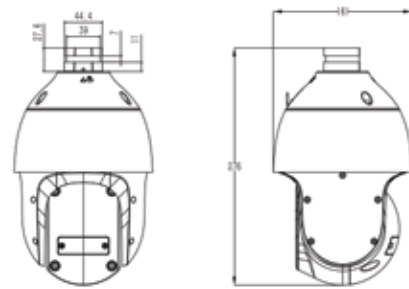

ITR-IPSP254-WL25X

STARLIGHT MicroSD Card

2 MP 25x Starlight IR PTZ
1/2.8" CMOS
S+265/H.265/H.264/MJPEG Triple-Streams Encoding
25fps@2M(1920*1080)
4.8mm-120mm Lens, 25X Optical Zoom/16X Digital Zoom
Starlight ° Ultra Low Light ° 0.001, LuxMax 400°
Span Speed 16- 90 Tilt Angle, 360 Endless Pan Rotation
Intelligent Monitoring
VCA Tripwire, Double Tripwire, Perimeter, Object
Abandon, Object Lost, Loitering, Running, Heatmap
On Duty Detection, Video Abnormal, Audio Abnormal
WDR(140dB), BLC, 3DNR, HLC, Smart Defog, ROI
Up to 500 Presets, 16 Cruise, 8 Pattern, Auto Scan
Auto Pan
Alarm 1/1 in/out, Audio 1/1 in/out, Reset Button
Mirco SD Card 256GB & ANR Support
IR Distance up to 150m
IP66, PoE

دوربین گردان 360 درجه استارلایت (دید در شب رنگی)
وضوح تصویر 2 مگاپیکسل با 25 فریم بر ثانیه
لنز 4.6 به 120 میلی متر با زاویه دید افقی 2.8 درجه الی 58.5 درجه
زوم اپتیکال 25X ، زوم دیجیتال 16X
پشتیبانی از کارت حافظه تا 256GB با قابلیت ضبط خودکار
در شرایط بروز مشکلات ارتباطی
قابلیت VCA (پردازش تصویر)
پشتیبانی از پردازش هوشمند تصویر
نور مادون قرمز هوشمند با برد 150 متر
کنترل نور شدید در شب و پشتیبانی از WDR به میزان 140db
مقاوم در برابر رطوبت ، گرد و غبار