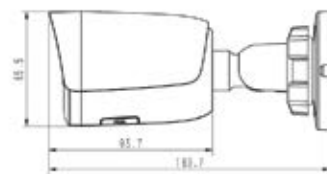

(استارلایت) دید در شب رنگی
وضوح تصویر 4 مگاپیکسل با 25 فریم بر ثانیه
لنز 4 میلی متر با زاویه دید افقی 78 درجه
مه زدایی خودکار
نور مادون قرمز هوشمند با برد 50 متر
دارای میکروفون داخلی پشتیبانی از کارت حافظه تا 512 گیگابایت
کنترل نور شدید در شب و پشتیبانی از WDR
مقاوم در برابر آب، گرد و غبار
بدنه فلزی