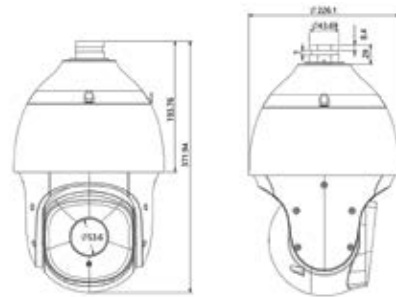

ITR-IPSP256-AL33X

2 MP 33X Starlight IR PTZ
1/2.8" CMOS
S+265/H.265/H.264/MJPEG Triple-Streams Encoding
1920×1080@50fps
4.6mm~152mm, 33X Optical Zoom/16X Digital Zoom
Horizontal: 60.0° (w)~2.3° (t) Vertical: 34.4° (w)~1.5° (t)
Starlight Ultra Low Light 0.001, LuxMax
Pan manual speed : 0.1 ~ 180 ° /S
Tilt manual speed : 0.1 ~ 120 ° /S
Intelligent Monitoring/Face Capture
Alarm 8/2 in/out, Audio 1/1 in/out
Up to 500 Preset s, 16 Cruise, 8 pattern
VCA Tripwire, Double Tripwire, Perimeter, Object Abandon, Object Lost, Loitering, Running, Parking Heatmap, Video Abnormal, Crowd, Audio Abnormal Demographics(People Counting), On Duty Detection Safety Helmet Detection Auto tracking, Face Capture
WDR (140dB), BLC, 3DNR, HLC, Smart Defog, ROI
Reset Button
Auto-Tracking
Mirco SD Card up to 256 GB & ANR Support
IR Distance up to 200 m
IP67, PoE

STARLIGHT MicroSD Card

دوربین گردان 360 درجه استارلایت (دید در شب رنگی)
وضوح تصویر 2 مگاپیکسل با 50 فریم بر ثانیه
لنز 4.6 به 152 میلی متر با زاویه دید افقی 2.3 درجه الی 60 درجه
زوم اپتیکال 33X ، زوم دیجیتال 16X
پشتیبانی از کارت حافظه تا 256GB با قابلیت ضبط خودکار
در شرایط بروز مشکلات ارتباطی
قابلیت VCA (پردازش تصویر)
پشتیبانی از پردازش هوشمند تصویر
نور مادون قرمز هوشمند با برد 200 متر
قابلیت تعقیب خودکار سوژه
کنترل نور شدید در شب و پشتیبانی از WDR به میزان 140 دسی بل
مقاوم در برابر آب، گرد و غبار