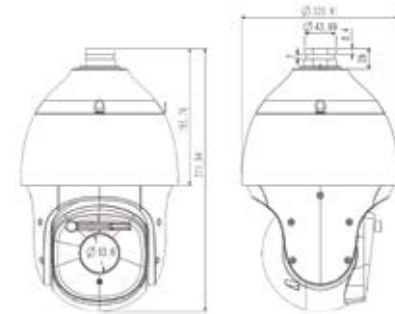

ITR-IPSP555-WSL44X

STARLIGHT MicroSD Card

5 MP 44x Super Starlight IR PTZ
1/1.8" CMOS
S+265/H.265/H.264/MJPEG Triple-Streams Encoding 3072*1728 @ 20fps
6mm-264mm Lens, 44X Optical Zoom/16X Digital Zoom Horizontal: 61.8° (W)~2.3° (T) Vertical: 34.4.5° (W)~ 1.5° (T)
Starlight Ultra Low Light 0.0008, LuxMax
Pan manual speed : 0.1 ~ 180 ° /S
Tilt manual speed : 0.1 ~ 120 ° /S
Intelligent Monitoring/Face Capture
VCA (Tripwire/Double Tripwire/Perimeter/Object Abandon Object Lost Support Human and vehicle classification Audio Abnormal/Video Abnormal/Heat Map)
WDR(140dB), BLC, 3DNR, HLC, Smart Defog, ROI
Up to 500 Presets, 16 Cruise (32 preset per cruise) 8 Pattern
Auto Scan, Auto Pan
Alarm 8/2 in/out, Audio 1/1 in/out, Reset Button
Micro SD Card up to 128GB & ANR Support
Auto-Tracking Early Warning (AEW)
Built-in Speaker, Wiper, RS-485
IR Distance up to 180m
IP66, PoE

دوربین گردان 360 درجه سوپر استارلایت (دید در شب رنگی) وضوح تصویر 5 مگاپیکسل با 20 فریم بر ثانیه لنز 6 به 264 میلی متر با زاویه دید افقی 2.3 درجه الی 61.8 درجه زوم اپتیکال 44X ، زوم دیجیتال 16X پشتیبانی از کارت حافظه 128GB تا با قابلیت ضبط خودکار در شرایط بروز مشکلات ارتباطی قابلیت VCA (پردازش تصویر) پشتیبانی از پردازش هوشمند تصویر مدیریت هشدارهای صوتی و تصویری، ورودی / خروجی آلارم ورودی/خروجی صدا نور مادون قرمز هوشمند با برد 180 متر و قابلیت تنظیم خودکار میزان تابش نور بر اساس زوم کروز و الگوهای مختلف برای نظارت خودکار و گشت تصویر در محیط های بیرونی و شرایط آب و هوایی مختلف کنترل نور شدید در شب و پشتیبانی از WDR به میزان 140db